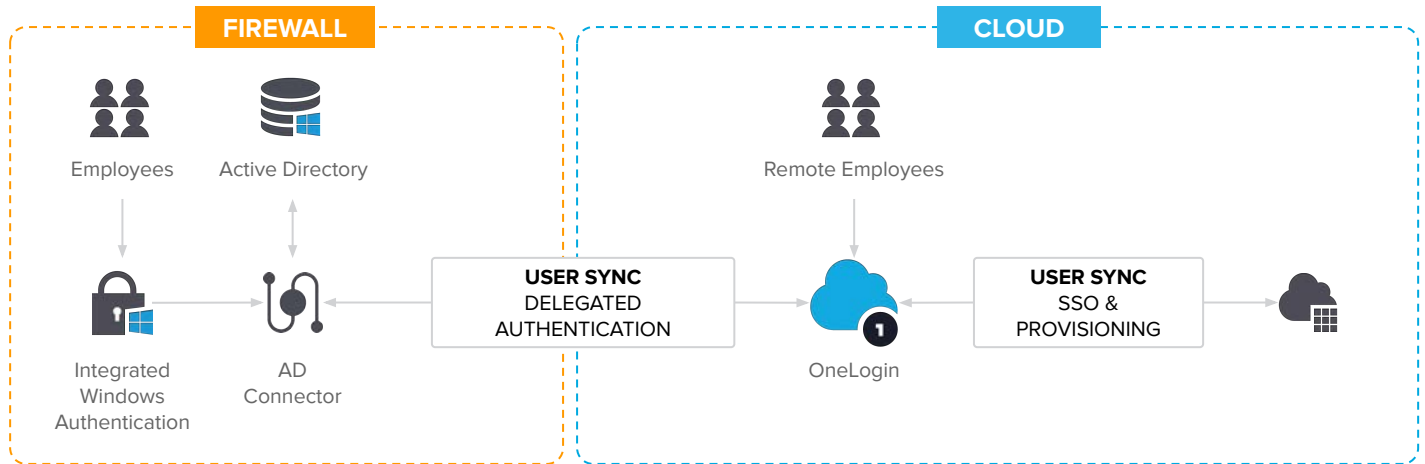

Over 2,000 enterprise customers globally secure their applications with OneLogin

**AIRBUS**

THE CARLYLE GROUP

pandora®

Pinterest

Steelcase

## Integrates with Your Existing Directory Infrastructure

OneLogin acts as a secure, virtual directory in the cloud, allowing you to easily synchronize users across any number of directories, including Active Directory (AD), LDAP, Google Apps directory, OneLogin cloud directory, and HR directories. Import user attributes and pass them on to Shutterstock and other downstream applications via SAML or API-based provisioning.